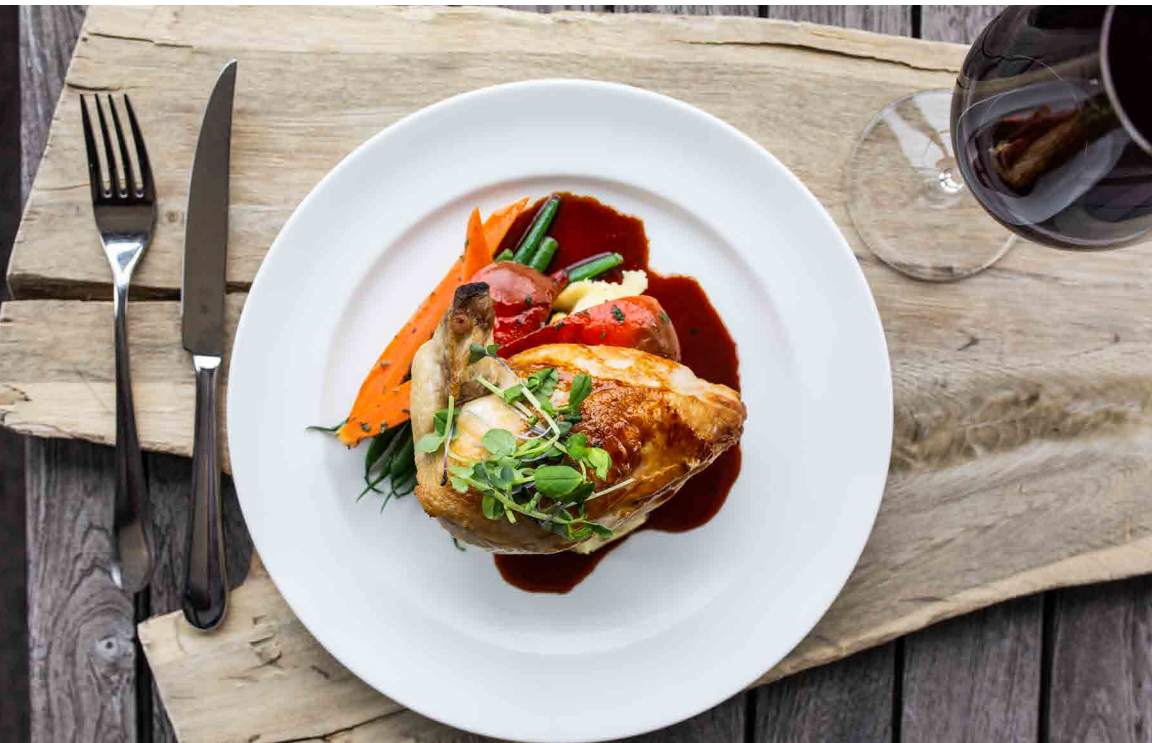

Seating Capacity: 170

*See more Rose Room photos at
pearleweddings.ca/whistlebear*

A gathering of family, friends, tastes and flavours.

Tastes & Flavours

After the vows, when the first pops of sparkling wine are heard, our culinary team is ready to shine. It quickly becomes apparent that Whistle Bear is setting a new standard for country club cuisine. Passion, creativity, expertise and flavour are at the core of our menus. We know that fabulous food and fine flavours add to the enjoyment and memories of a great reception, and so we have created a range of offerings to help make those memories delicious.