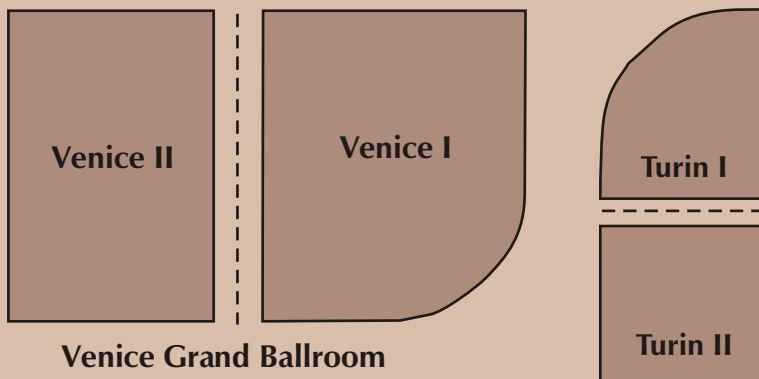

700 BETA

Banquet & Conference Center

Adjacent to Hilton Garden Inn

700 Beta Drive
 Mayfield Village, Ohio 44143
 Hotel: 440.646.1777
 Fax: 440.646.1787
 www.700BETA.com

Venice Grand Ballroom

ROOM	SQUARE FEET	DIMENSIONS
Venice I	3900	60' x 65'
Venice II	2730	42' x 65'
Venice Grand Ballroom	6630	102' x 65'
Turin I	1720	43' x 40'
Turin II	1440	36' x 40'
Turin Grand Ballroom	3200	79' x 40'

Meeting & Event Space

Over 14,000 square feet of flexible event space

• Seating up to 900 guests

• Custom Catering Packages

• Audio Visual Packages

Hilton Garden Inn Amenities

- Full Service Restaurant & Lounge
- Indoor Heated Swimming Pool, Whirlpool & Fitness Center
- Complimentary High Speed Wired & Wireless Internet Access
- Complimentary Business Center
- 128 Well-appointed Guest Rooms and Suites
- Hospitality Centers in each Guest Room featuring a refrigerator & microwave
- Complimentary Parking
- Located just minutes from Downtown & Local Upscale Shopping & Dining