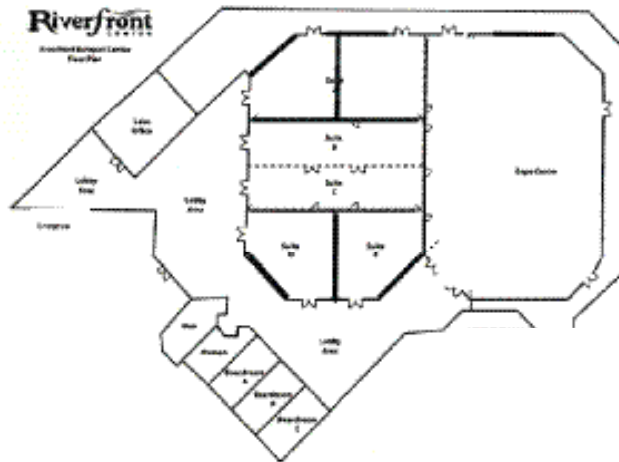

# Plan Your Special Event at the University of Michigan-Flint Northbank Center, Grand Ballroom

The Grand Ballroom located in the historic Northbank Center on the University of Michigan-Flint campus, offers clients a stunning and unique venue for their special event. The newly restored neoclassical Greek ballroom offers a timeless elegance that requires little additional decoration. Listed on the National Registry of Historical Places, the Grand Ballroom at the Northbank Center is the premier location in Genesee County for individuals who value character, charm, and a unique experience. With over 5,000 square feet of floor space, and 30' ceilings, the grandeur of the ballroom can easily accommodate up to 270 guests at round tables with space for dancing. The Grand Ballroom has been the site of choice for hundreds of clients who have staged their special event at the facility with great success.

# Plan Your Special Event at the University of Michigan-Flint Riverfront Banquet Center

Genesee County's largest conference center is located in the heart of downtown Flint and on the University of Michigan-Flint campus. With over 29,000 square feet of event space available, our expert event managers can assist you with planning conferences, weddings, galas, ceremonies, and other high-end events. 950 guests can easily be accommodated in the conference center for an event.

# Plan Your Special Event at the University of Michigan-Flint University Center, Michigan Rooms

The Harding Mott University Center is located on the campus of the University of Michigan-Flint. The Michigan Rooms offer unique sizes and configurations accommodating up to 240 guests at round tables. The Michigan Rooms can be booked one large room or divided into four smaller rooms which can accommodate concurrent, but separate meetings with flexible seating. The Michigan Rooms are a great location, whether planning a business meeting, wedding reception, family gathering, or special event.