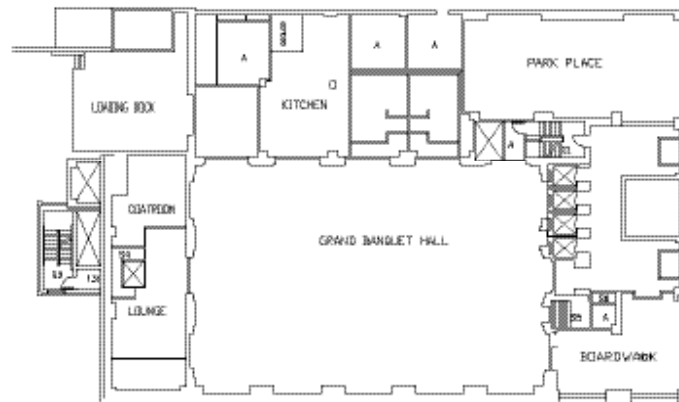

# Plan Your Special Event at the University of Michigan-Flint Northbank Center, Grand Ballroom

The Grand Ballroom located in the historic Northbank Center on the University of Michigan-Flint campus, offers clients a stunning and unique venue for their special event. The newly restored neoclassical Greek ballroom offers a timeless elegance that requires little additional decoration. Listed on the National Registry of Historical Places, the Grand Ballroom at the Northbank Center is the premier location in Genesee County for individuals who value character, charm, and a unique experience. With over 5,000 square feet of floor space, and 30' ceilings, the grandeur of the ballroom can easily accommodate up to 270 guests at round tables with space for dancing. The Grand Ballroom has been the site of choice for hundreds of clients who have staged their special event at the facility with great success.

# Plan Your Special Event at the University of Michigan-Flint Riverfront Banquet Center

Genesee County's largest conference center is located in the heart of downtown Flint and on the University of Michigan-Flint campus. With over 29,000 square feet of event space available, our expert event managers can assist you with planning conferences, weddings, galas, ceremonies, and other high-end events. 950 guests can easily be accommodated in the conference center for an event.

# Plan Your Special Event at the University of Michigan-Flint University Center, Michigan Rooms

The Harding Mott University Center is located on the campus of the University of Michigan-Flint. The Michigan Rooms offer unique sizes and configurations accommodating up to 240 guests at round tables. The Michigan Rooms can be booked one large room or divided into four smaller rooms which can accommodate concurrent, but separate meetings with flexible seating. The Michigan Rooms are a great location, whether planning a business meeting, wedding reception, family gathering, or special event.