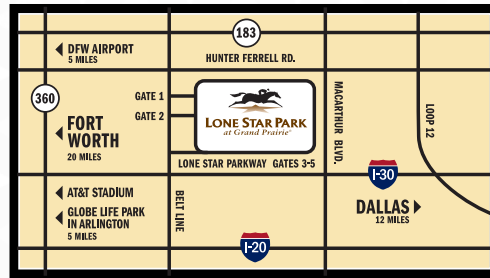

1000 Lone Star Parkway
Grand Prairie, Texas 75050
(972) 263-RACE(7223)
LoneStarPark.com

For Event Sales, contact:

(972) 237-1197

EventSales@LoneStarPark.com

Located 1/2 Mile North of I-30 on Belt Line Road

LoneStarPark.com

- A - Suites
- B - Valet
- C - East Preferred
- D - West Preferred
- E - General
- F - Bar & Book Back Lot
- G - Courtyard of Champions
- H - Family Fun Park