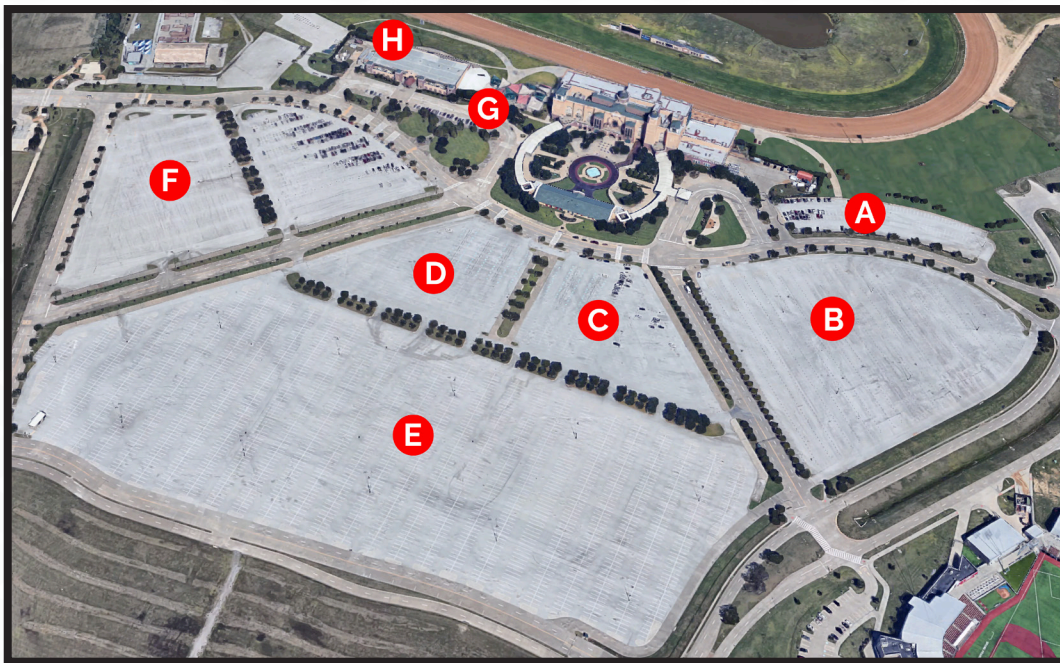

1000 Lone Star Parkway
Grand Prairie, Texas 75050
(972) 263-RACE(7223)
LoneStarPark.com

For Event Sales, contact:

(972) 237-1197

EventSales@LoneStarPark.com

Located 1/2 Mile North of I-30 on Belt Line Road

LoneStarPark.com

- A - Suites
- B - Valet
- C - East Preferred
- D - West Preferred
- E - General
- F - Bar & Book Back Lot
- G - Courtyard of Champions
- H - Family Fun Park