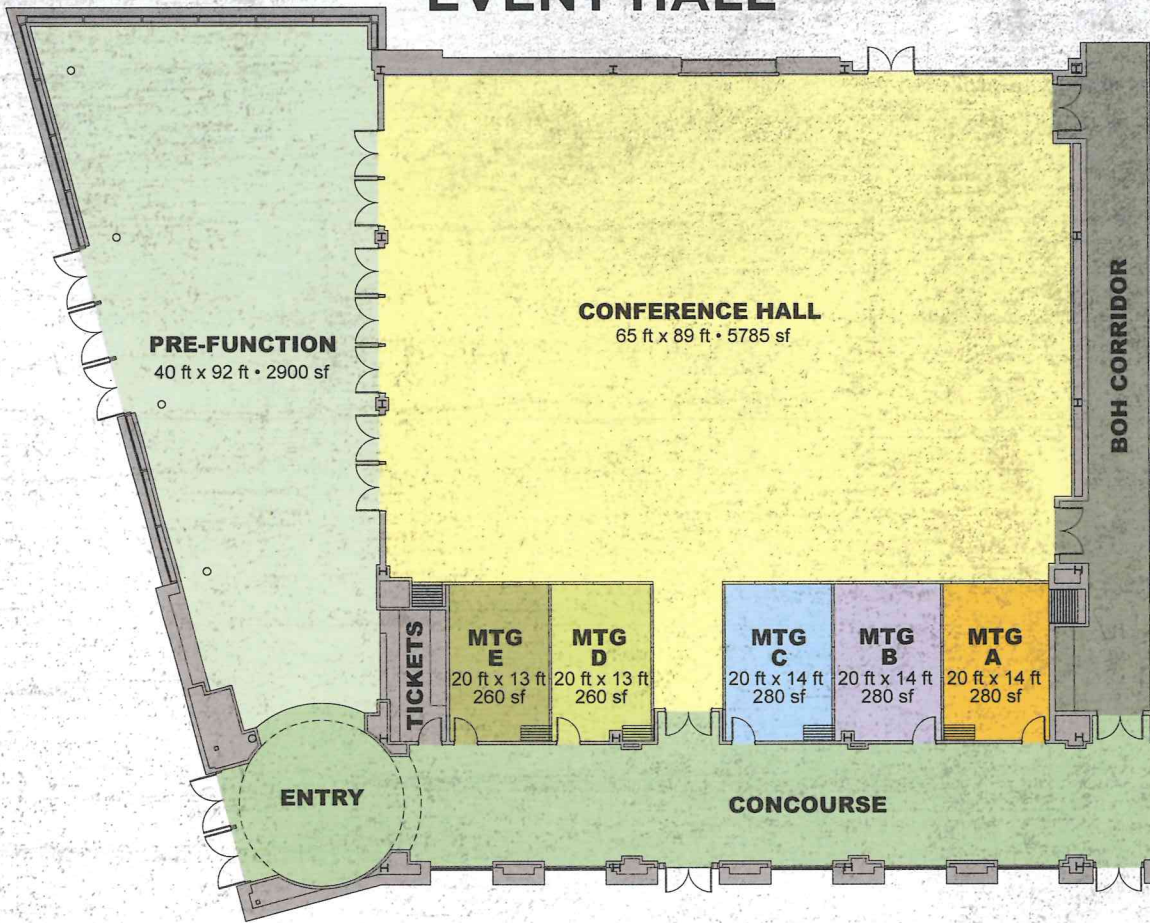

EVENT HALL

MEETING ROOM	DIMENSIONS	SQ. FT.	CONFERENCE	CLASS ROOM	BANQUET	RECEPTION	TRADE SHOW	CONCERT
EVENT CENTER	65x89	5785	300 PEOPLE	300 PEOPLE	380 PEOPLE	500 PEOPLE	26 BOOTHS	588 PEOPLE
PREFUNCTION	40x92	2900	75 PEOPLE	100 PEOPLE	200 PEOPLE	250 PEOPLE	15 BOOTHS	N/A

BREAKOUT ROOMS	DIMENSIONS	SQ. FT.	CONFERENCE	CLASS ROOM	BANQUET	RECEPTION	TRADE SHOW	CONCERT
MEETING A	20x14	280	20 PEOPLE	20 PEOPLE	20 PEOPLE	25 PEOPLE	2 BOOTHS	N/A
MEETING B	20x14	280	20 PEOPLE	20 PEOPLE	20 PEOPLE	25 PEOPLE	2 BOOTHS	N/A
MEETING C	20x14	280	20 PEOPLE	20 PEOPLE	20 PEOPLE	25 PEOPLE	2 BOOTHS	N/A
MEETING D	20x13	260	20 PEOPLE	20 PEOPLE	20 PEOPLE	25 PEOPLE	2 BOOTHS	N/A
MEETING E	20x13	260	20 PEOPLE	20 PEOPLE	20 PEOPLE	25 PEOPLE	2 BOOTHS	N/A