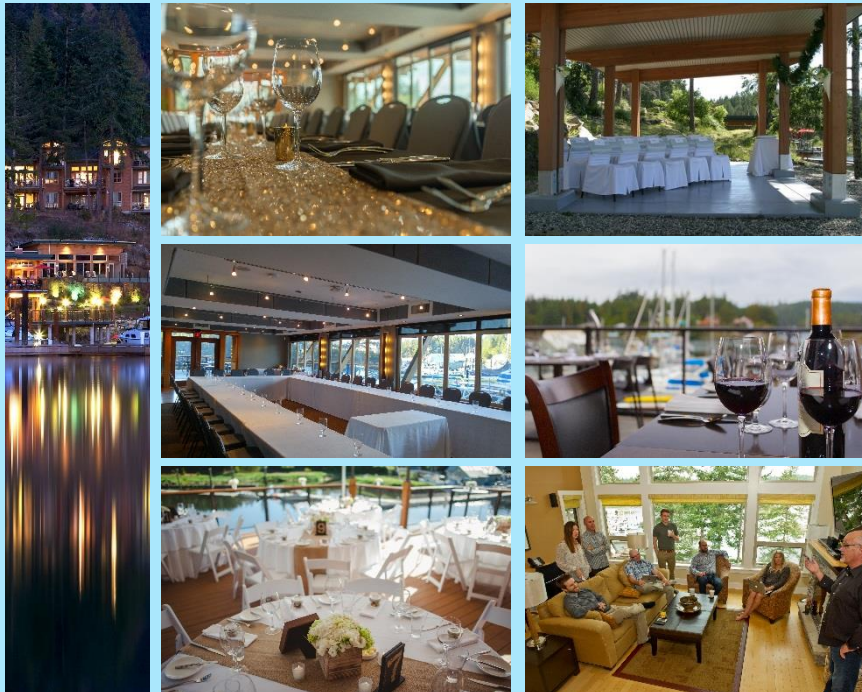

PAINTED BOAT
RESORT SPA & MARINA

2020 RENTAL FEES*

OUR VENUES

Harbour Room (wedding banquet style setup): **$1700**

900 Sq. Ft. Max Capacity 80 guests for a reception

Harbour Room (business style set up***): **$850**

Lawn – Wedding: **$2500**

This includes rental of glasses, dishware and cutlery only –
This does not include tent, chair or décor rentals etc.

Lawn – Bar Set-Up Only (tent rental not included): **$175**

Hospitality Villa (set-up & clean-up fee)****: **$500****

* Prices are in Canadian Dollars and do not include taxes and gratuities.

** $300 if held in hosts' villa

*** Boardroom, Classroom, U-Shaped, Theatre Style, Hollow-square

**** Maximum 16 persons.