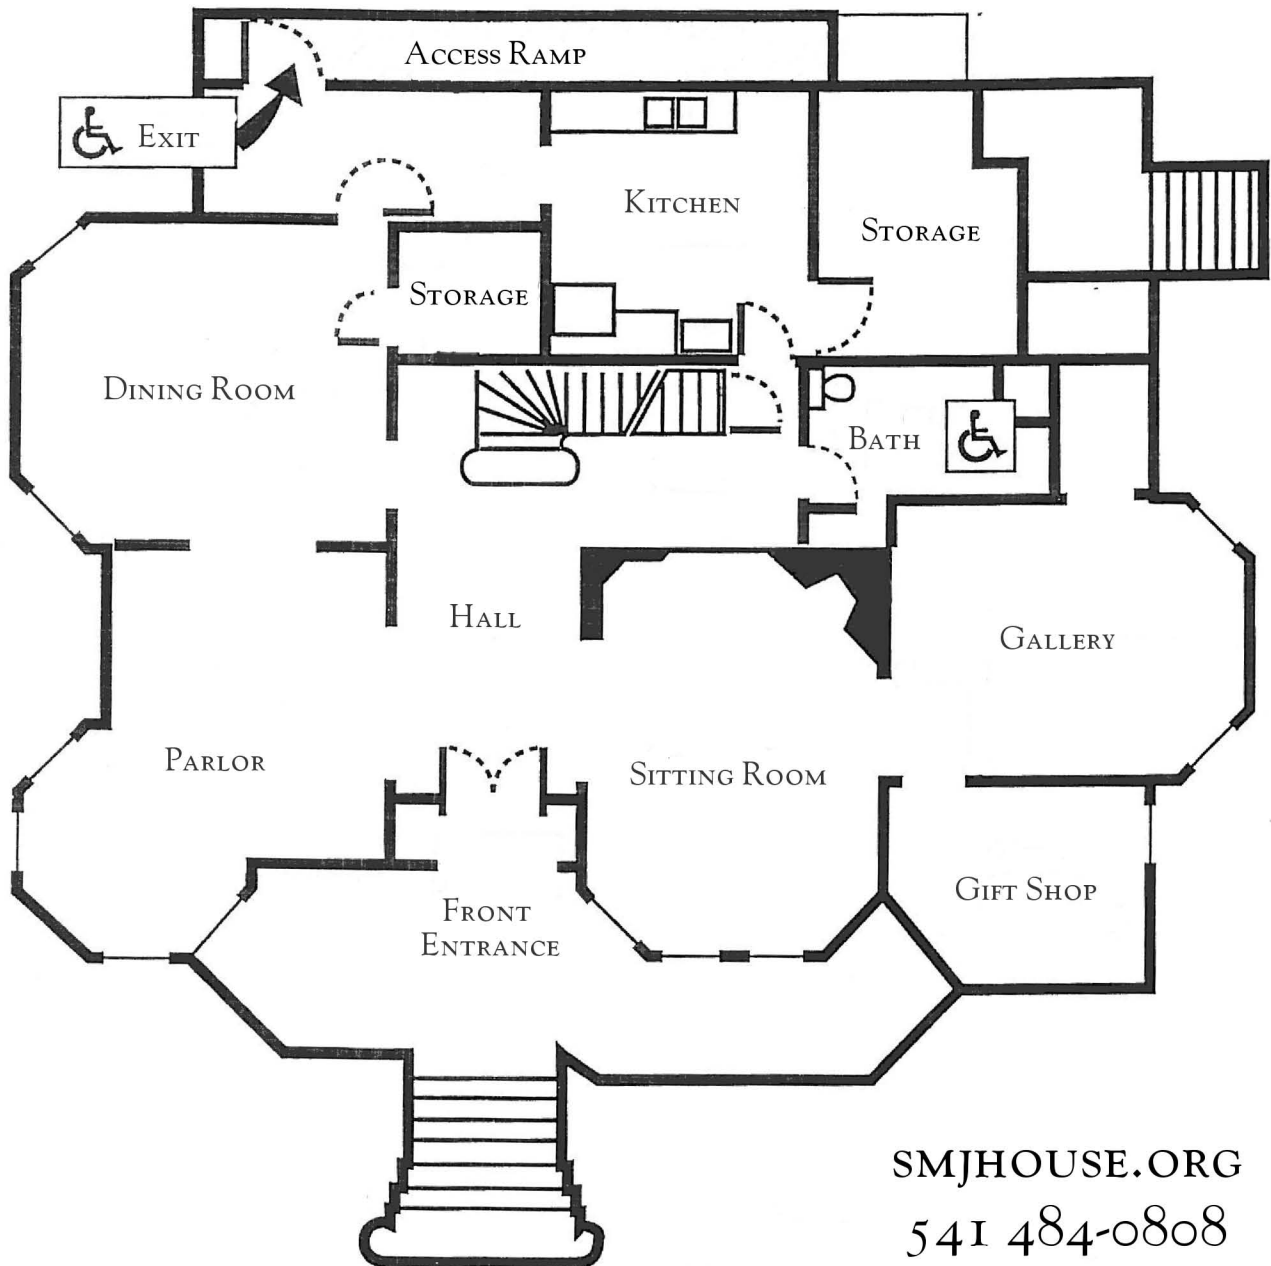

SHELTON McMURPHEY JOHNSON HOUSE

FIRST FLOOR PLAN

Indoor capacity is 55 people; 40 people can be accommodated for sit-down dining. Up to 120 people can be accommodated indoors and outdoors during the warmer months of the year.