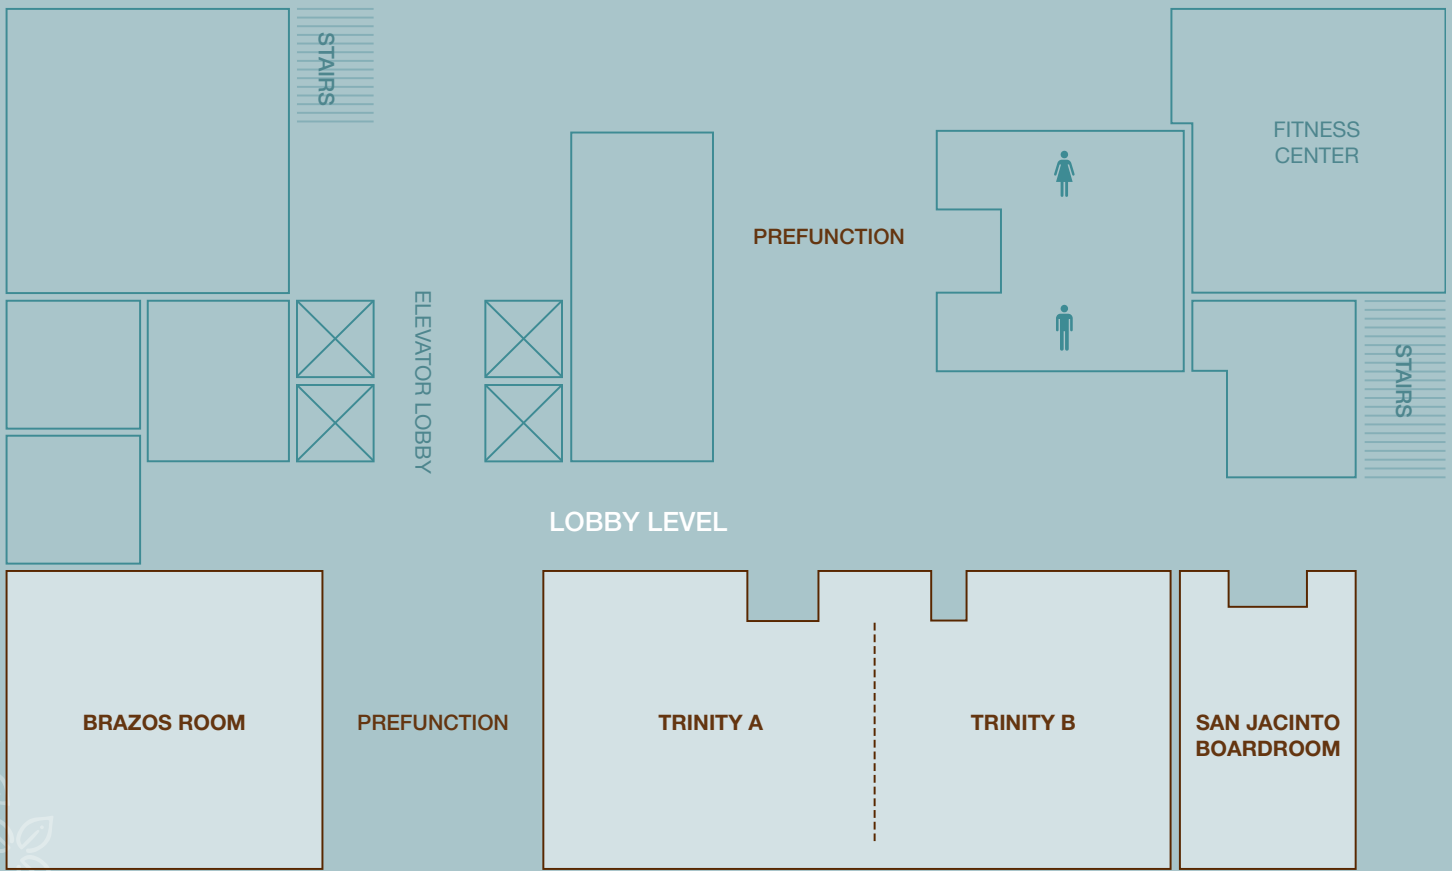

ROOMS	AREA	DIMENSIONS	BANQUET	THEATER	CONFERENCE	CLASSROOM	RECEPTION	U-SHAPE
BRAZOS	992	31 X 32 X 10	50	75	24	30	75	24
TRINITY A & B	1,860	62 X 30 X 10	110	150	50	65	150	50
TRINITY A	960	32 X 30 X 10	60	75	26	34	75	26
TRINITY B	900	30 X 30 X 10	50	75	24	30	75	24
SAN JACINTO BOARDROOM	510	17 X 30 X 10	N/A	N/A	10	N/A	N/A	N/A
CONSERVATORY	360	15 x 24	N/A	N/A	10	N/A	N/A	N/A
GRAYSON UPSTAIRS	663	17 x 39	35	N/A	N/A	N/A	35	N/A