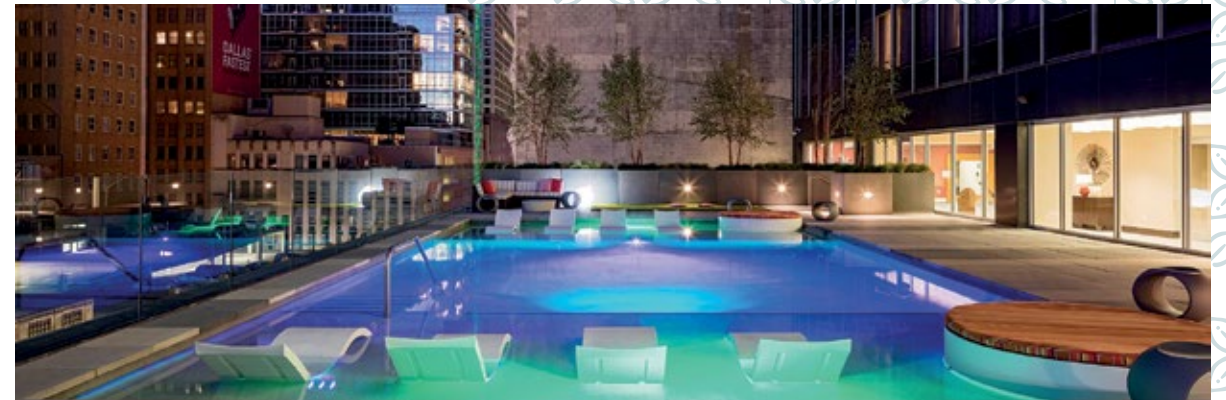

PAVILION PANTRY

Open 24 hours a day, offering grab-and-go convenience with an assortment of take away items.

SERVICES & AMENITIES

- Outdoor pool and sundeck with downtown views
- Complimentary WiFi throughout hotel
- Fitness center with Precor® equipment
- Business Center with complimentary printing services
- Valet Parking (fee)
- Pet-friendly

LOCATION & POINTS OF INTEREST

Hilton Garden Inn Dallas Downtown is located in the Main Street District in the heart of downtown. The hotel is within walking distance to Dallas' top landmarks, upscale parks, museums and corporate offices.

- Thanks-Giving Square
- American Airlines Center
- Klyde Warren Park
- Majestic Theater
- Dealey Plaza & Sixth Floor Museum
- Neiman Marcus Flagship Store
- AT&T Performing Arts Center

TRANSPORTATION

- Dallas Love Field (DAL) – 6 miles/22 min
- Dallas/Fort Worth Int'l Airport (DFW) – 26 miles/44 min
- Ride-share services permitted at airports and throughout city
- Situated directly on DART light rail for trips to trendy Big D neighborhoods like Uptown, Deep Ellum, and both airports

FOR YOUR ONE-OF-A-KIND GATHERINGS