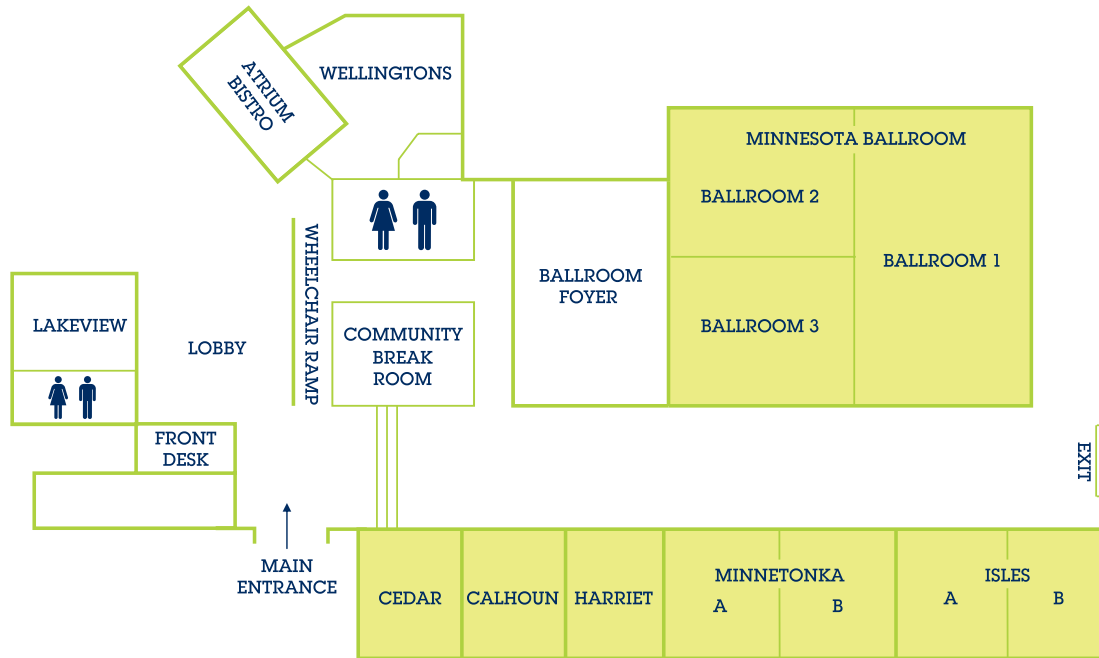

ROOM DIMENSIONS AND SEATING CAPACITY

Room Name	Square Feet	Dimensions	Height	Conference	Classroom	U-Shape	Banquet	Theater
MINNESOTA BALLROOM	5700	72' x 79'	12'	-	400	-	420	600
BALLROOM 1	2850	36' x 79'	12'	54	180	60	210	280
BALLROOM 2	1425	36' x 40'	12'	40	75	30	90	140
BALLROOM 3	1425	36' x 40'	12'	40	75	30	90	140
MINNETONKA	640	20' x 32'	10'	30	36	25	50	60
MINNETONKA A	320	20' x 16'	10'	14	12	15	20	26
MINNETONKA B	320	20' x 16'	10'	14	12	15	20	26
THE ISLES	640	20' x 32'	10'	30	36	25	50	60
THE ISLES A	320	20' x 16'	10'	14	12	15	20	26
THE ISLES B	320	20' x 16'	10'	14	12	15	20	26
CEDAR	400	20' x 20'	10'	16	15	16	20	30
CALHOUN	360	20' x 18'	10'	16	15	16	20	30
HARRIET	360	20' x 18'	10'	16	15	16	20	30
LAKEVIEW	860	32' x 36'	10'	30	40	30	60	90
WELLINGTON'S	1200	-	-	30	50	30	70	90
POOL ATRIUM	-	-	-	-	-	-	350	-