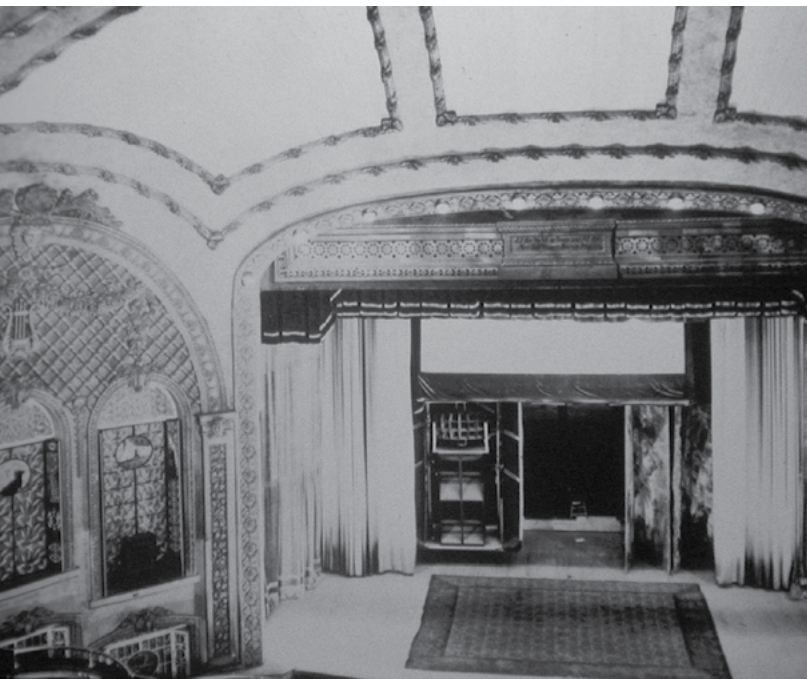

The Grand was the initial home of many arts organizations in Calgary; the first theatre, opera, ballet, symphony concerts, and movies were seen here. This theatre was the centre of social, cultural, and political life in Calgary until the early 1960s when the Jubilee Auditorium was built. Slowly the theatre fell into disrepair and in 1979 it was slated for demolition.

In 2004, with a significant leading donation from Calgary philanthropist Jackie Flanagan and the vision of Mark Lawes, Theatre Junction was able to purchase and transform The Grand into one of the leading contemporary theatres in Canada.

Theatre Junction GRAND opened in March 2006. Since then Theatre Junction has been creating new work in Calgary with a company of artists and presenting contemporary performance from across Canada and around the world.

Today Theatre Junction GRAND continues to stand as a monument to Calgary's cultural past, and remains a space for artists to envision the future.

ABOUT US

Theatre Junction is a crossroads for the exchange of art and ideas, where people, art forms and philosophies converge, creating a rich cultural landscape in the city of Calgary.

We are a place for CREATION, PRESENTATION, EDUCATION and PARTNERSHIP within the community, building diversity and vibrancy within our society, presenting local, national and international creation based artists to foster contemporary live arts within our city.