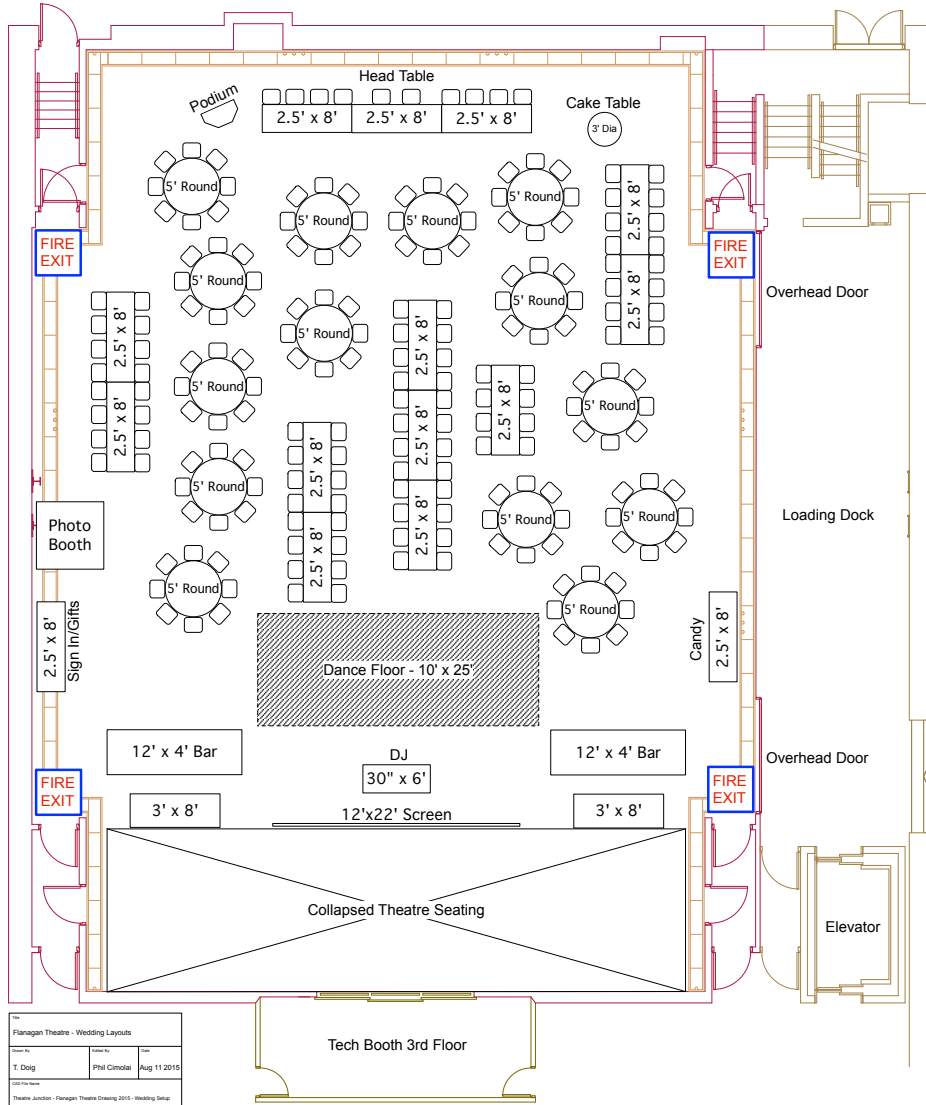

WEDDING

FLOOR PLAN - 03

1 - 202 Seats . Rounds and Straights

*Additional floor plan examples or custom floor plans available on request.

FLANAGAN THEATRE

OPEN ROOM PLOT

Wedding Floor Plan 1 - 202 Seats Rounds and Straights

Symbol Key

	Stand 1kW Fresnel	9 / 6
	ETC Source 4 20"	12 / 32
	ETC Source 4 30"	22 / 34
	ETC Source 4 60"	11 / 20
	ETC Source 4 PAR (MFL)	36 / 48
	Apollo Fixture 26"	4 / 4

Venue:	Flanagan Theatre
Show:	Summer House Plot
Drawn by:	Kelsey Miller
Date:	May 10, 2015

Tech Booth 3rd Floor