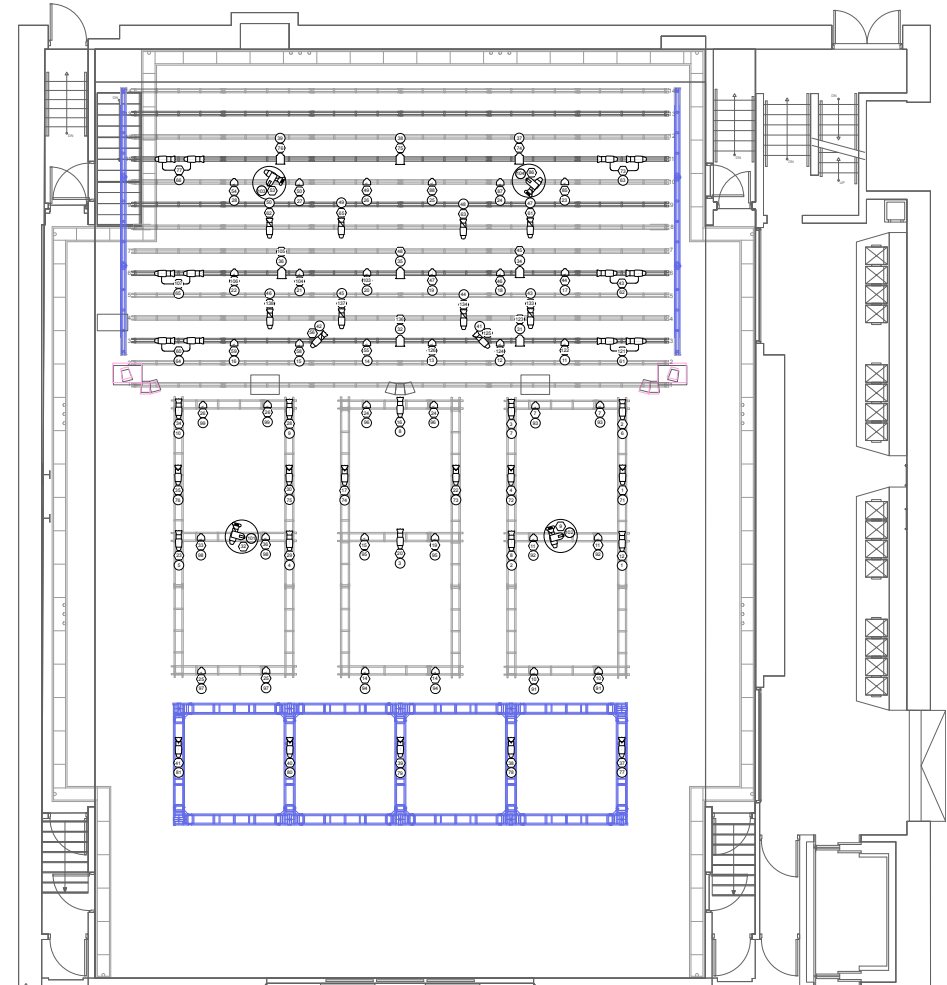

WEDDING

FLOOR PLAN - 03

1 - 202 Seats . Rounds and Straights

*Additional floor plan examples or custom floor plans available on request.

FLANAGAN THEATRE

OPEN ROOM PLOT

Wedding Floor Plan 1 - 202 Seats Rounds and Straights

Symbol Key

	Stand 1kW Fresnel	9 / 6
	ETC Source 4 20"	12 / 32
	ETC Source 4 30"	22 / 34
	ETC Source 4 60"	11 / 20
	ETC Source 4 PAR (MFL)	36 / 48
	Apollo Fixture 26"	4 / 4

Venue:	Flanagan Theatre
Show:	Summer House Plot
Drawn by:	Kelsey Miller
Date:	May 10, 2015

Tech Booth 3rd Floor